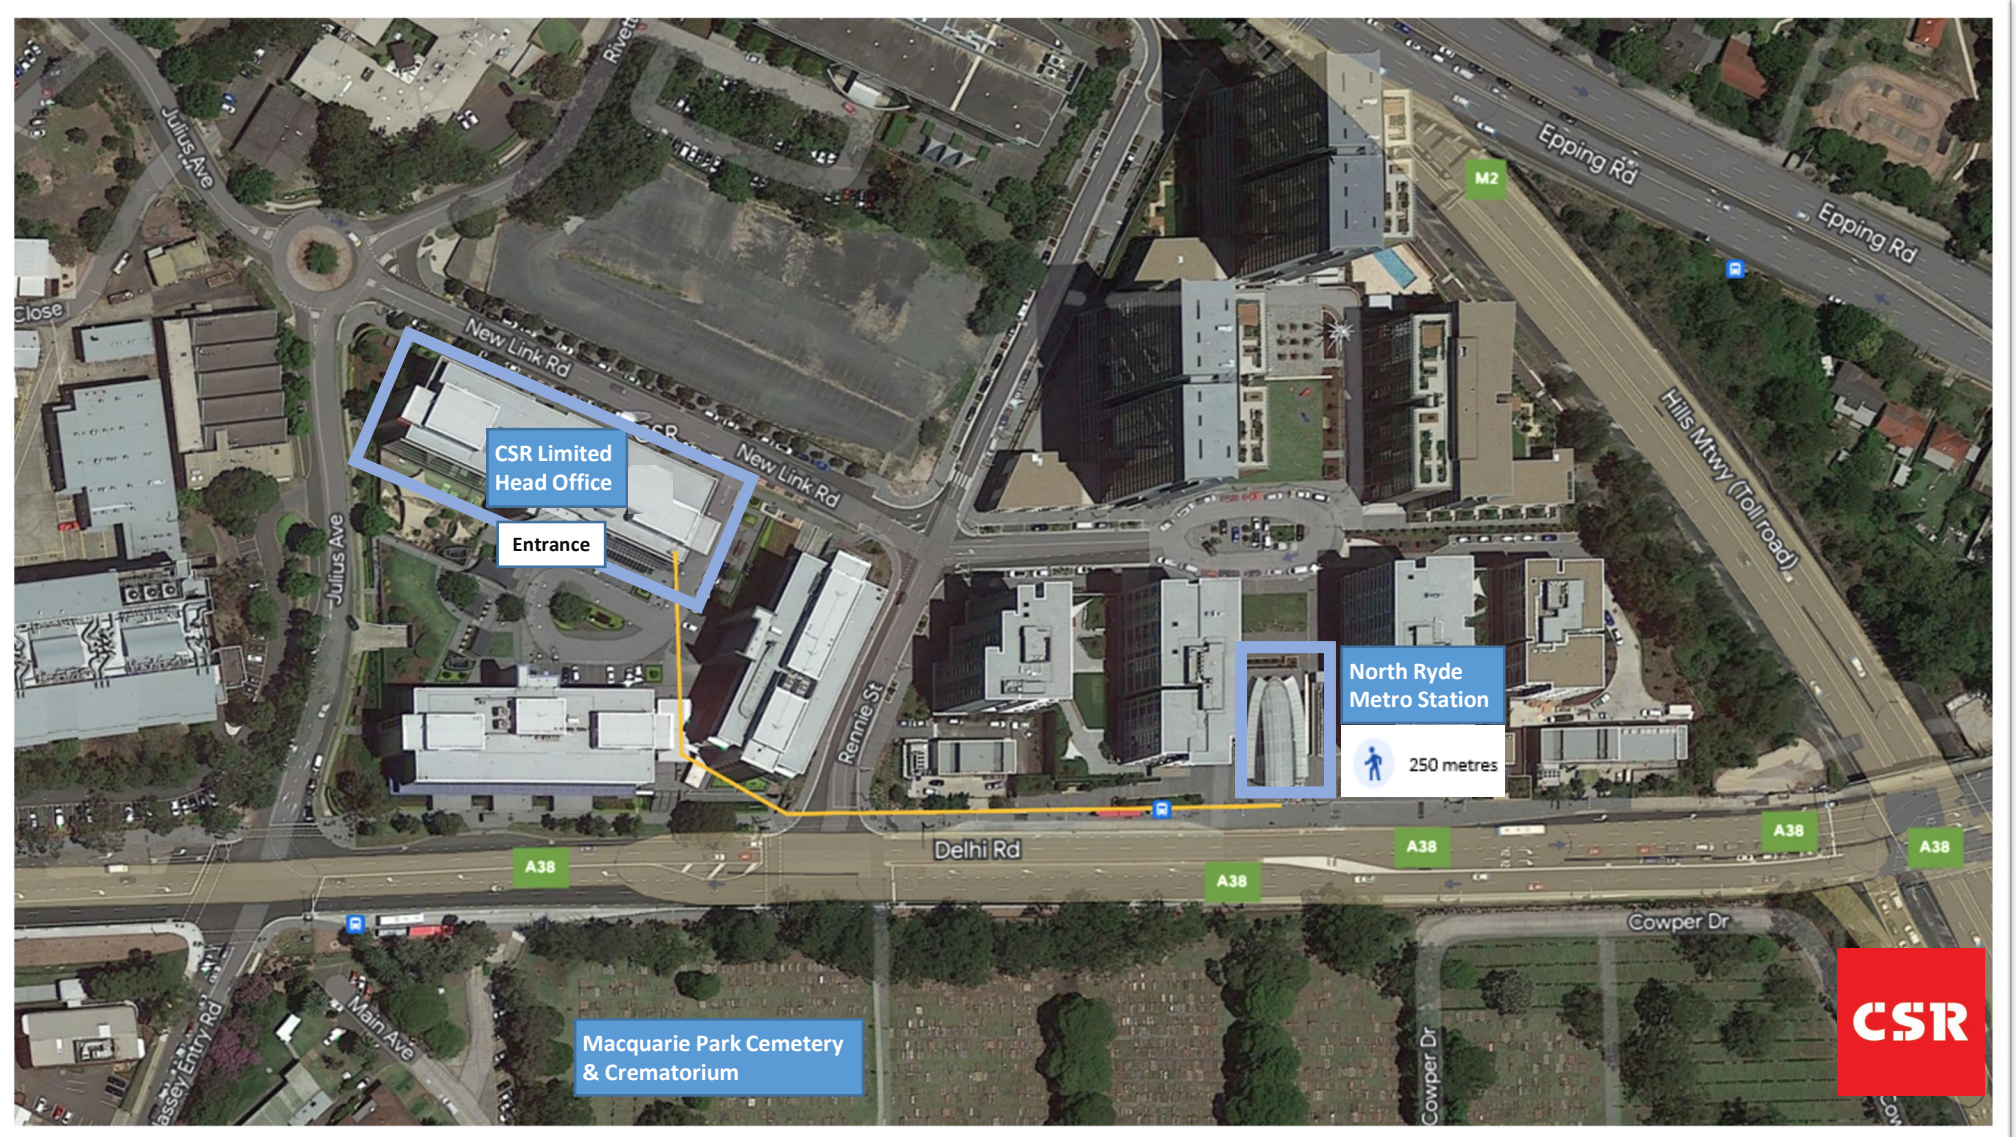

CSR LIMITED LOCATION MAP

TRINITI 3, LEVEL 6, 39 DELHI ROAD, NORTH RYDE

HOW TO GET TO CSR LIMITED

PARKING

No onsite parking available

TRAIN

3 minute walk from North Ryde Metro Station

BUS

The following transport lines have routes that pass near 39 Delhi Road, North Ryde: 259, 288, 294 & 533

For bus and train timetables and further information visit <https://transportnsw.info/routes/train>

CSR